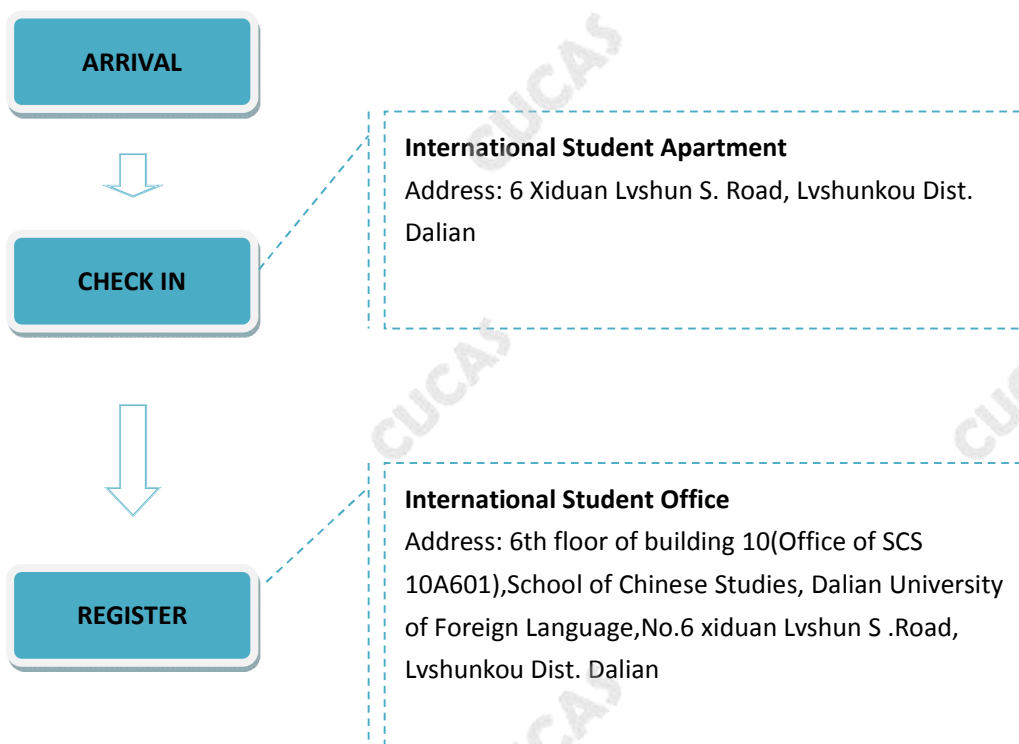

Dalian University of Foreign Languages

■ CHECK IN INFORMATION

DATE/PERIOD: **Registration dates indicated on the admission notice**

Check in before the registration date/period? **-Not Allowed**

- 24 hrs on duty? **- Yes**

■ AFTER ARRIVAL

■ HOTELS AROUND THE CAMPUS

eLong.com—the biggest online hotel booking website in China

English service is available.

■ OTHER REMINDERS

Temporary Residence

Students live off campus must get a Registration Form of Temporary Residence within 24 hours at the local police station, but if you settle down in a hotel, you don't have to do so.